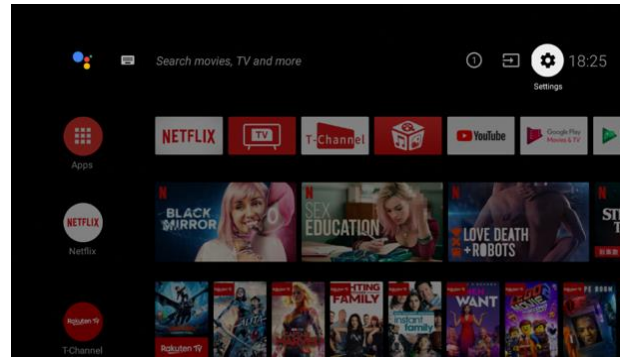

How to Turn on Hands-Free Voice Control

1

Turn on the switch on the back of the TV.

2

Enter the home page.
Open Google setting.

3

Turn on "Ok Google"
"detection."

4