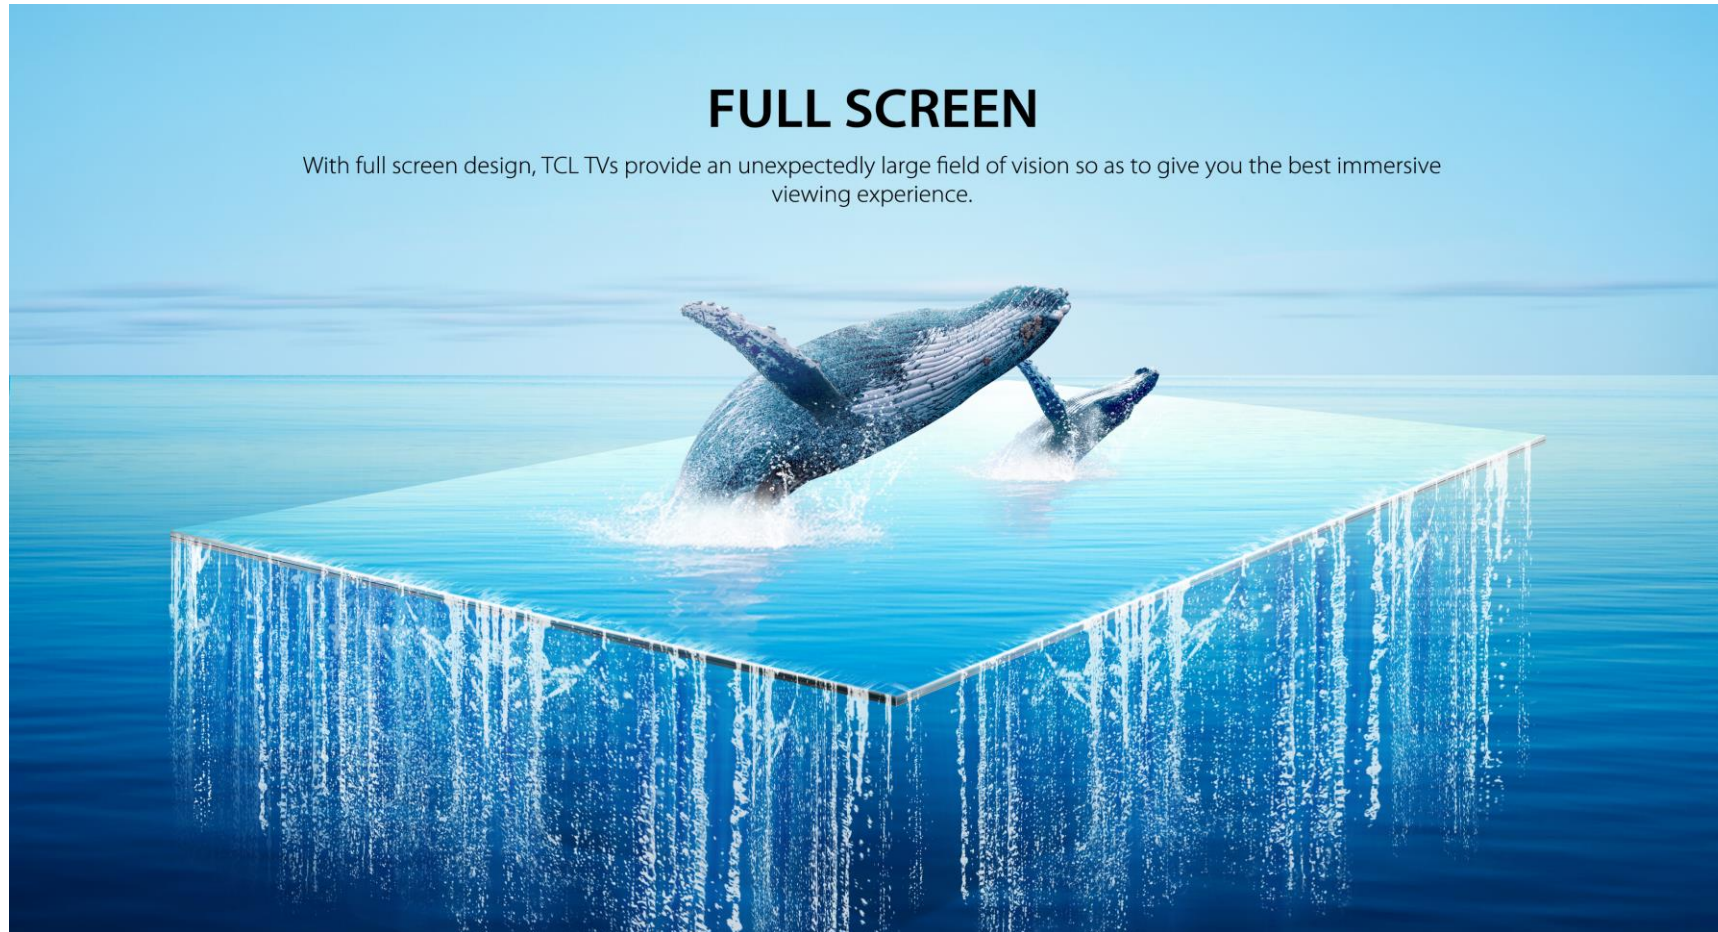

Metallic Body

Slim Design

FULL SCREEN

With full screen design, TCL TVs provide an unexpectedly large field of vision so as to give you the best immersive viewing experience.

With Full-Screen design, TCL TVs provide an unexpectedly large field of vision so as to give you the best immersive viewing experience.