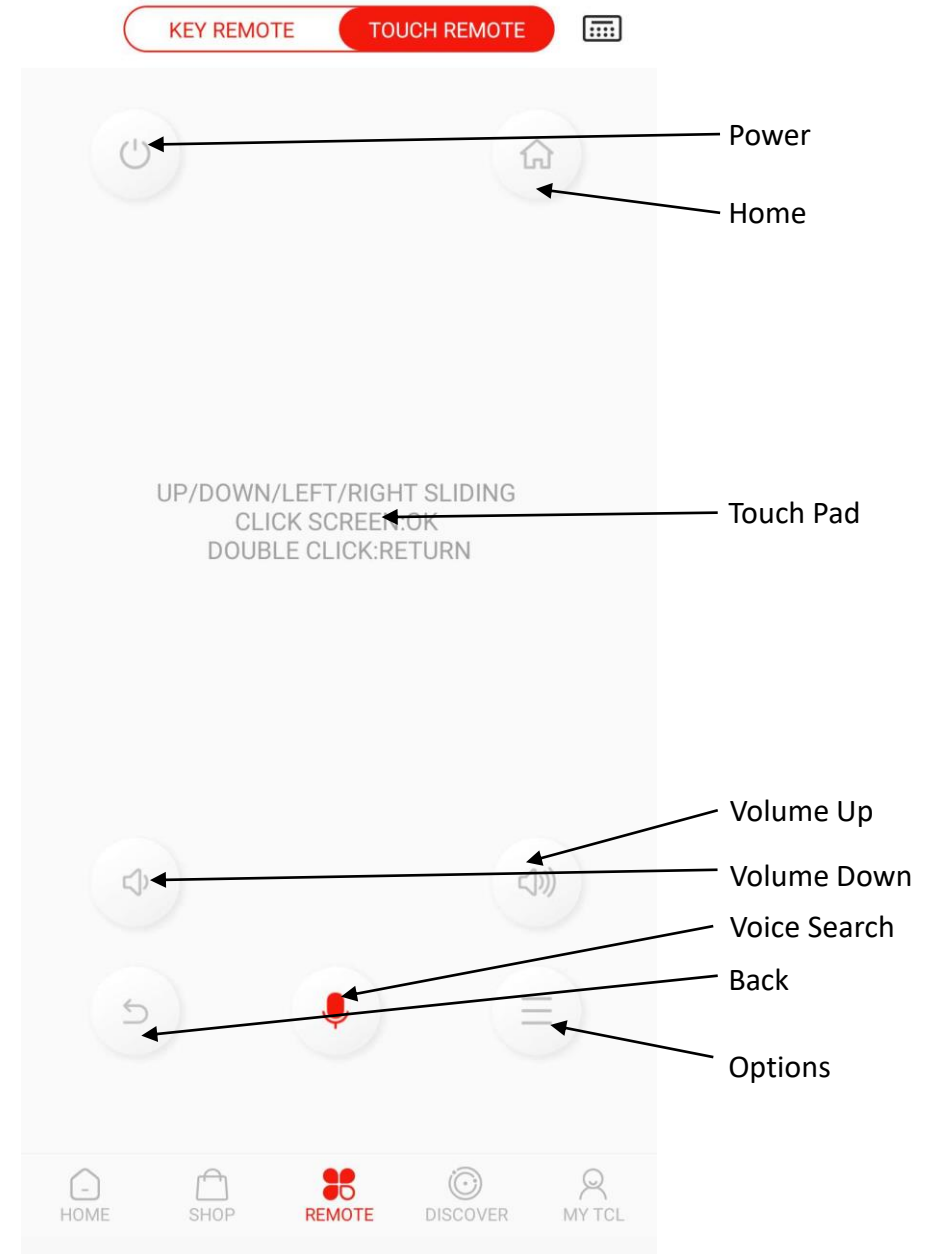

"SENT, I WISH YOU A PLEASANT TRIP"

"SEND THE ROUTE OF TRAVEL TO MY MAILBOX"

The combination of TCL AI-IN and TCL smart home system (TV/AC/TCL Home APP, etc.) forges TCL AI x IoT, which enables all of your home devices to get connected and controlled hands-free with your voice.

TCL AI x IoT is going into every aspect of life. Set AC temperature, dim the lights, control your robot vacuum and more, any Google Home enabled product can be synced, and controlled via the TCL TV, which is our control center. Welcome to the home of future.

Security system | Lighting system | Door and Window | Wireless Network Device | Energy Management Device | Entertainment Device | Health Device |

CONTENT

4

Product Design

Product Look

Full Screen Design

Full Screen Design