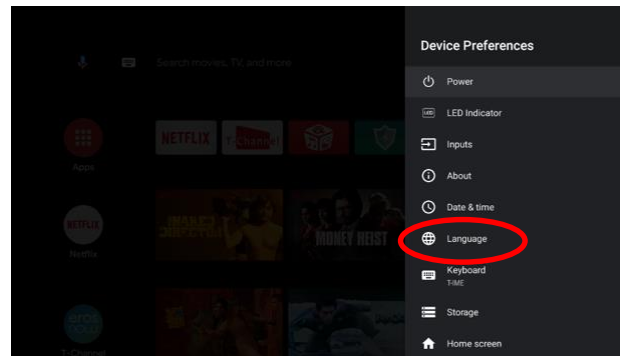

How to Turn on Hands-Free Voice Control

1

Turn on the switch on the back of the TV.

2

Enter the home page.
Open Google setting.

3

Turn on "Ok Google"
"detection."

4

Log in to your Google
account.

5

Select the language.

“Ok Google”
OR
“Hey Google”

It is the hot word for every language it supports to trigger Hand Free Voice Control.

- There are 4 professional reception microphones to receive voice command.
- For better recognition effect, it is suggested to command within 3 meters. And the best recognition angle is 90 degree on the front and 45 degree on the left or right.