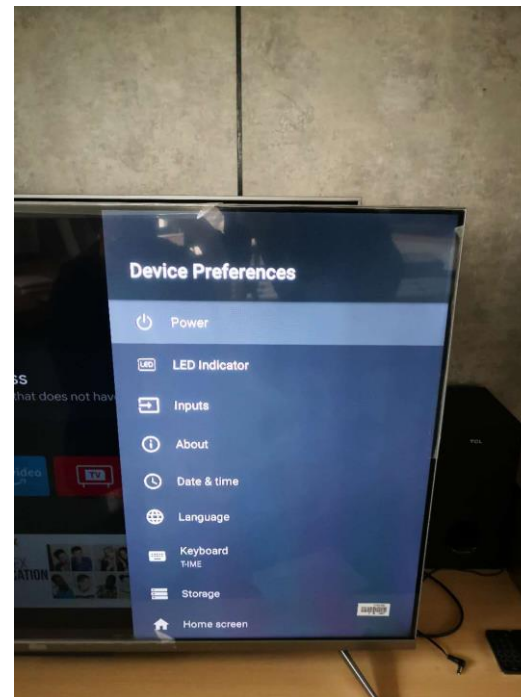

STR means suspend to ram. It will save all the program file for system start into ram. It could directly call those program to turn on the TV rapidly. With this function, it could turn on the TV within 5 seconds (Normally it takes 30 to 35 seconds).

Conditions:

- Open the function in Settings: **Android Settings->>Device Preference->>Power->>Constant Power on;**
- Keep electricity connect.

Step-2