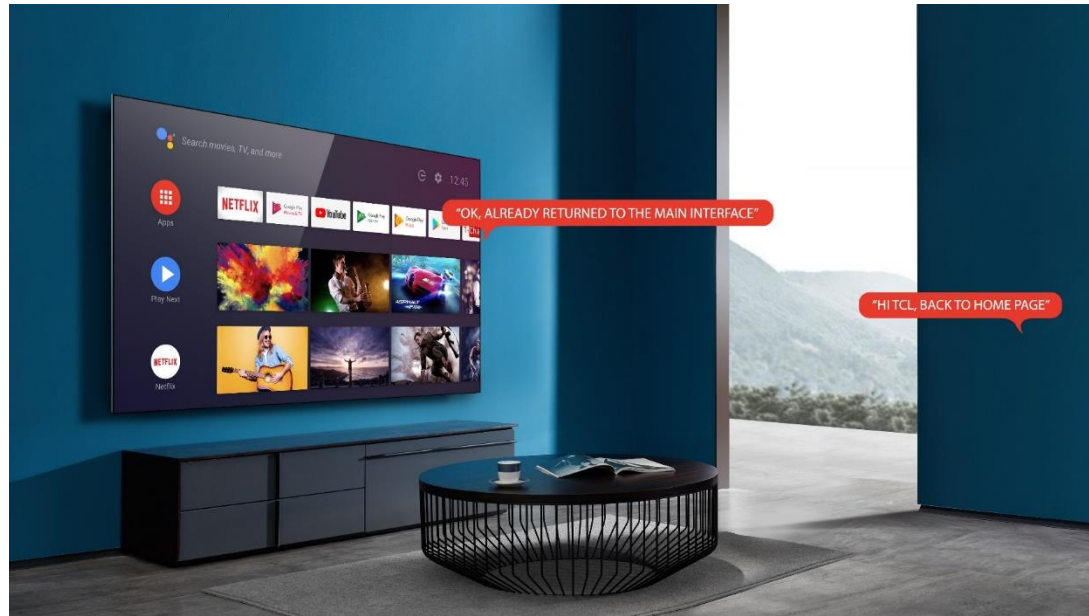

TCL Home App

TCL TV

MAKING LIFE INTELLIGENT

TCL AI-IN:

TCL AI-IN it's deeply integrated with TCL, also it's works with picture and sound to improve the viewing experience and also we can control all smart home devices through TCL Android TV , creating a smart center for your home that helps you enjoy a more relaxed family life. With the help of AI Voice Interaction and AI Interconnection.

AI Voice Interaction:

With TCL TV AI Voice Interaction, use your voice to easily control the TV to record your favorite shows, change channels, power on or off, as well as control other smart home devices such as curtains, lights, etc., helping you live a more relaxed life.