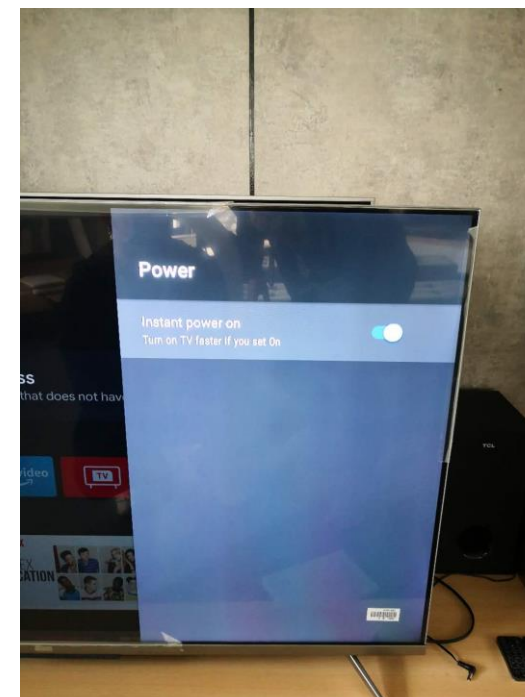

STR means suspend to ram. It will save all the program file for system start into ram. It could directly call those program to turn on the TV rapidly. With this function, it could turn on the TV within 5 seconds (Normally it takes 30 to 35 seconds).

Conditions:

- Open the function in Settings: **Android Settings->>Device Preference->>Power->>Constant Power on;**
- Keep electricity connect.

Step-3