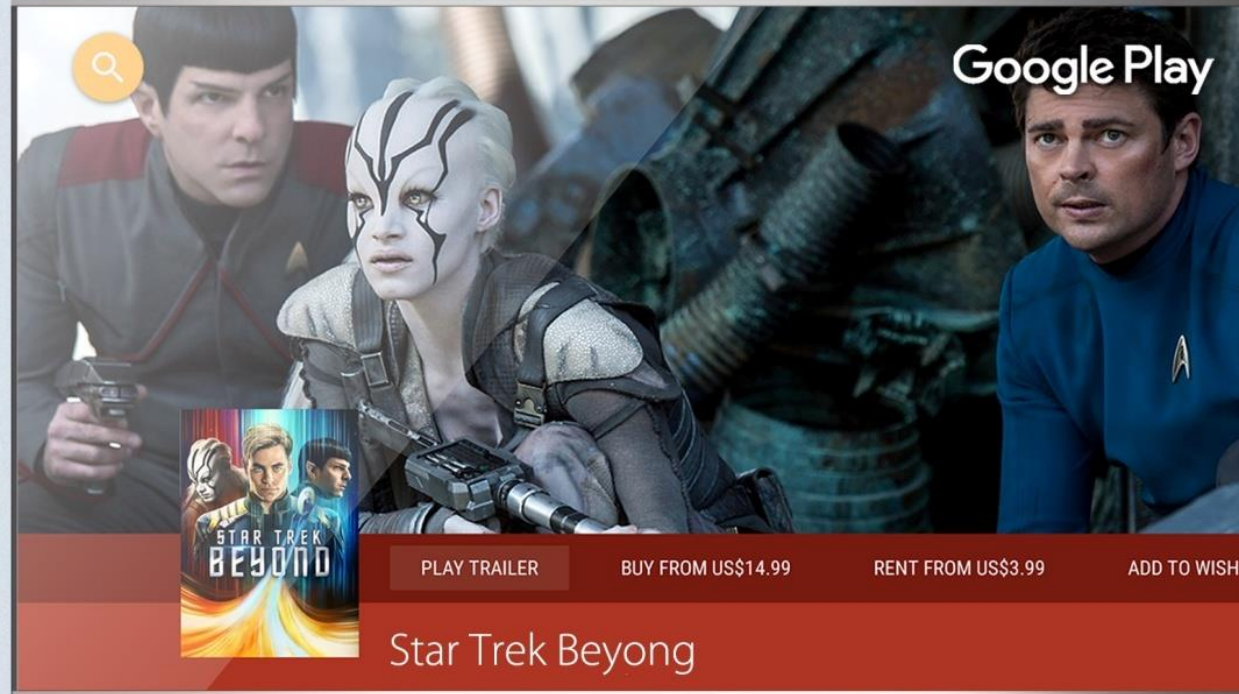

Google Play Movies & TV

Unlimited Movies & TV Resources Platform

TCL TV provides unlimited movies, TV series, variety shows, cartoons and sports resources for you to enjoy non-stopped entertainment with your beloved families.