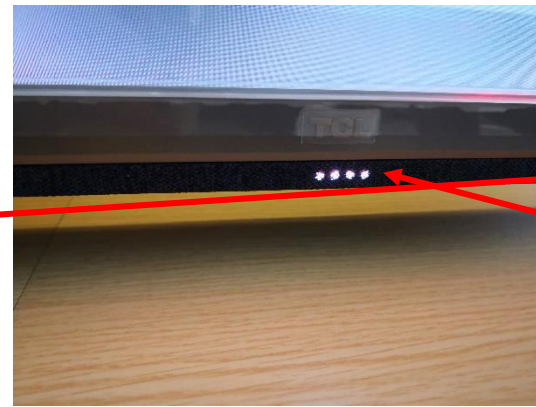

White color

- There are 4 LED indicators indicating the working status(The LED indicators can be shut down in Setting). Meaning of Indicator:
  - ❖ Indicators on(Yellow color): The Hands-free Voice Control is Off;
  - ❖ Indicators off: The Hands-free Voice Control is On;
  - ❖ Indicators shining(White color): Voice Command Recognizing.