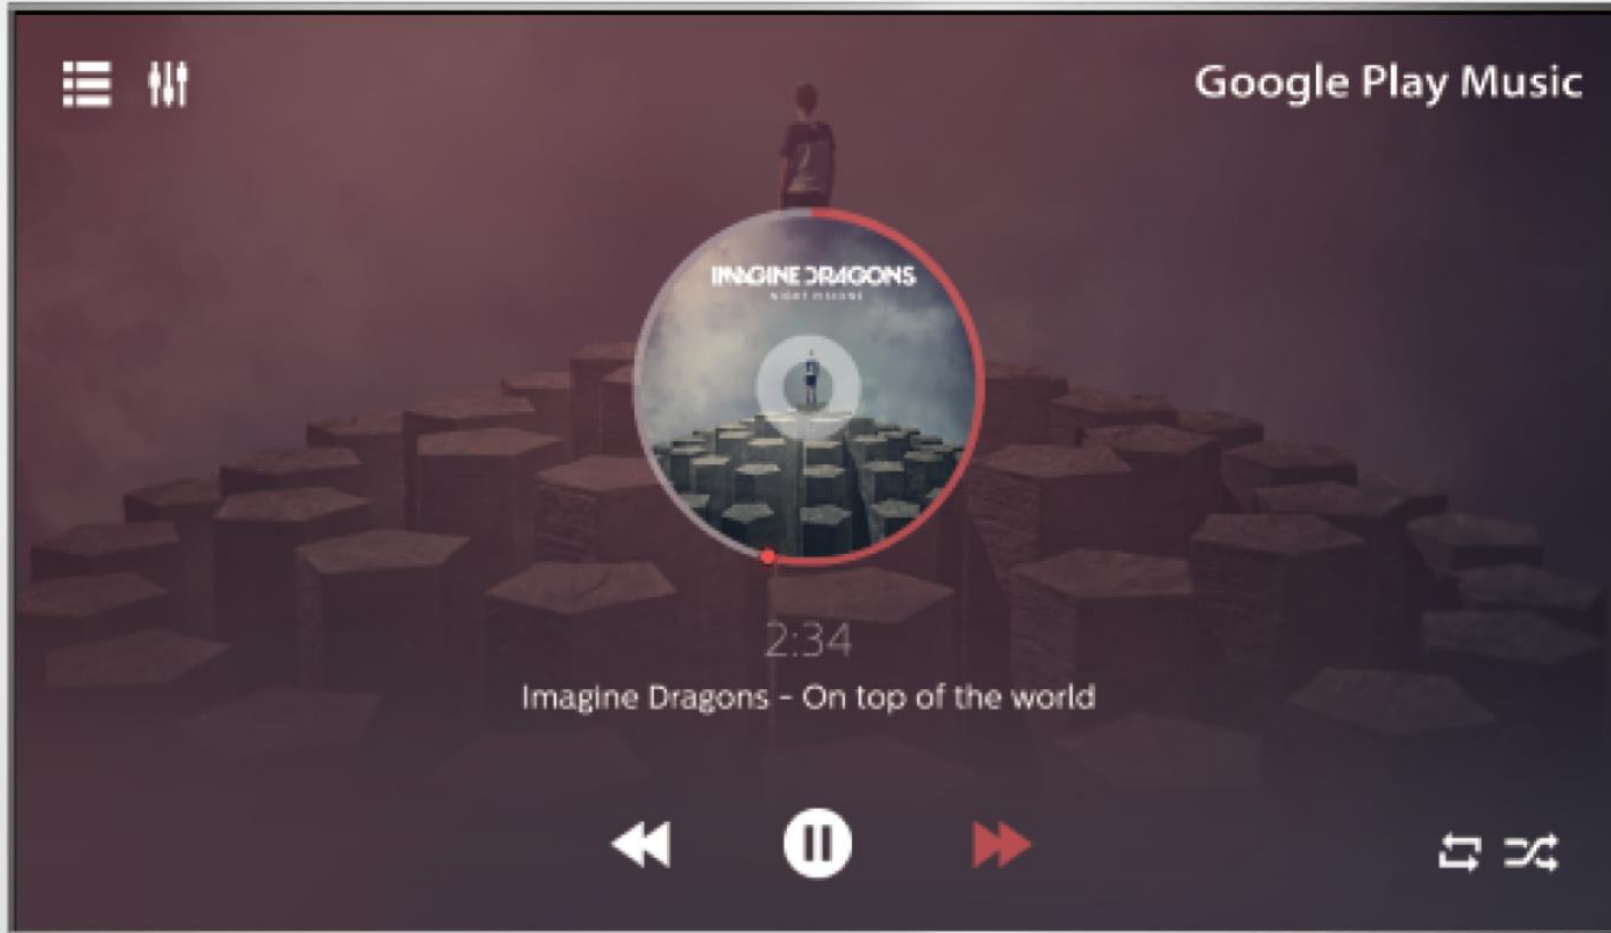

Chromecast built-in

Start a new smart life

Chromecast lets you cast your favorite videos, games, and apps from your mobile device, in full quality, to your TV. Just one tap of the Cast button on your Android or iOS screen is all you need to supersize the things you love. Cast your content then continue browsing on your phone or tablet.