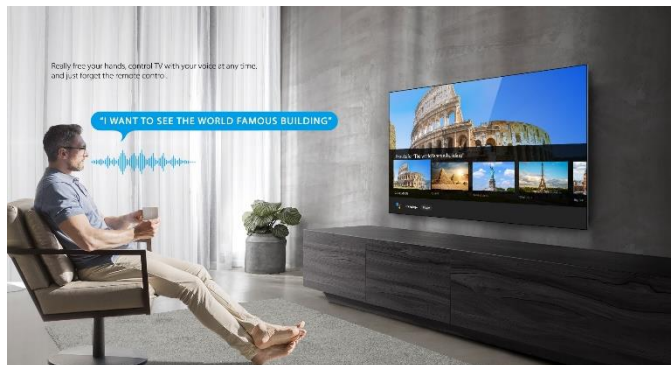

With hands-free voice control, whatever you want, just speak to it. The TV will work just like a personal secretary to execute all your command.

HANDS-FREE VOICE CONTROL

Truly free your hands