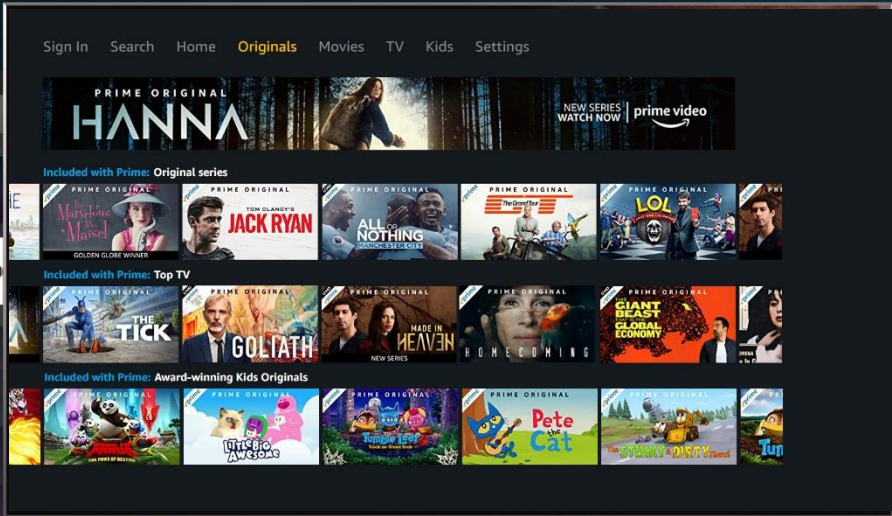

MARCO POLO
ONE HUNDRED EYES

Watch any movies in 4K HDR today, with a premium Netflix subscription. Members will be able to enjoy more HDR content in the coming months.

With the certified version of the Amazon Prime Video built-in, no matter what mood or genre you are interested in, you will surely be entertained with tons of latest movies, TV shows, and Amazon Originals.