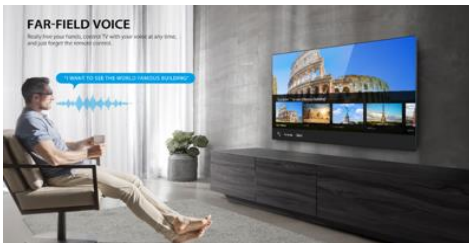

Android P
2GB RAM/16GB ROM
Prime Video

Slim Bezel
Metallic Bezel

1

Hands Free Voice Control

Still searching remote to control your TV, No more remote control needed! With hands free voice, you can easily control the TV