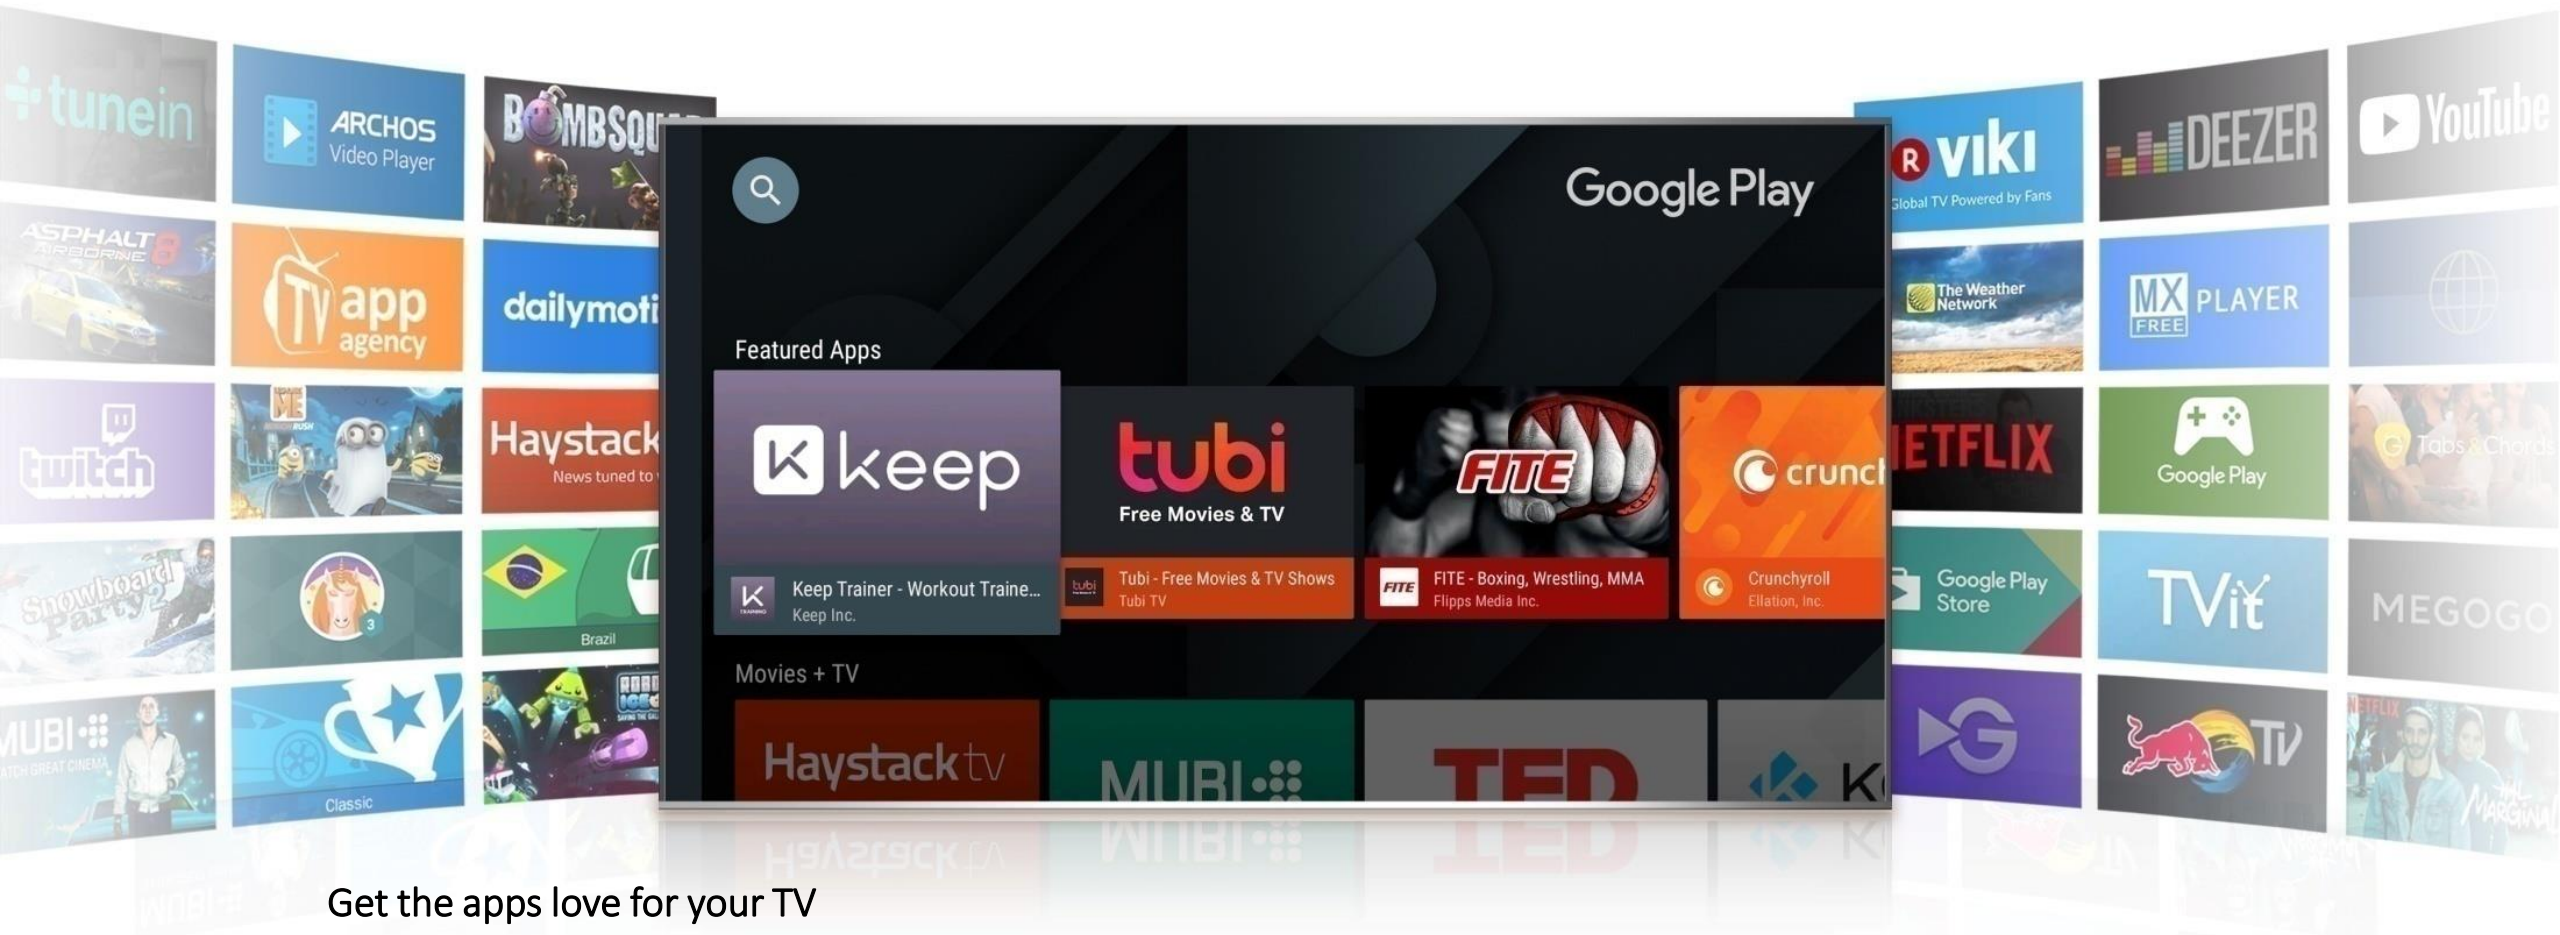

CONTENT

7

Android P

Android OS

Google Play Store

Get the apps love for your TV

Netflix, YouTube, apps and more are available on TCL Android TV. All apps for movies, shows, music, sports and videos are ready to download from Google Play Store. Android TV also supports Cast Ready apps at g.co/castapps.