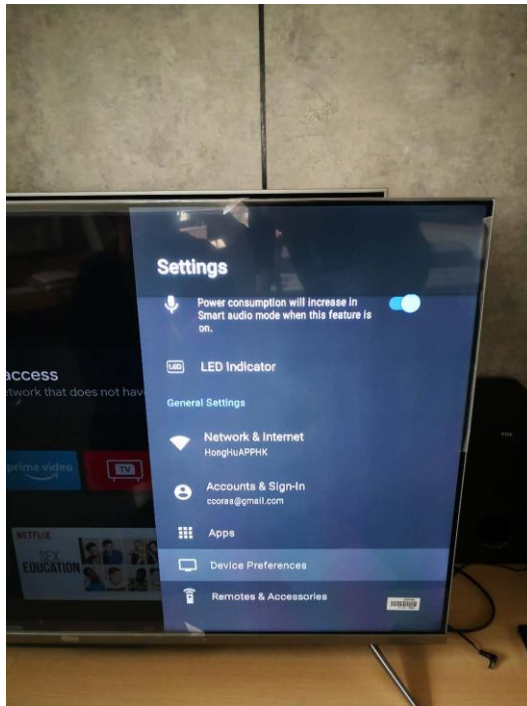

STR means suspend to ram. It will save all the program file for system start into ram. It could directly call those program to turn on the TV rapidly. With this function, it could turn on the TV within 5 seconds (Normally it takes 30 to 35 seconds).

Conditions:

- Open the function in Settings: **Android Settings->>Device Preference->>Power->>Constant Power on;**
- Keep electricity connect.

Step-1