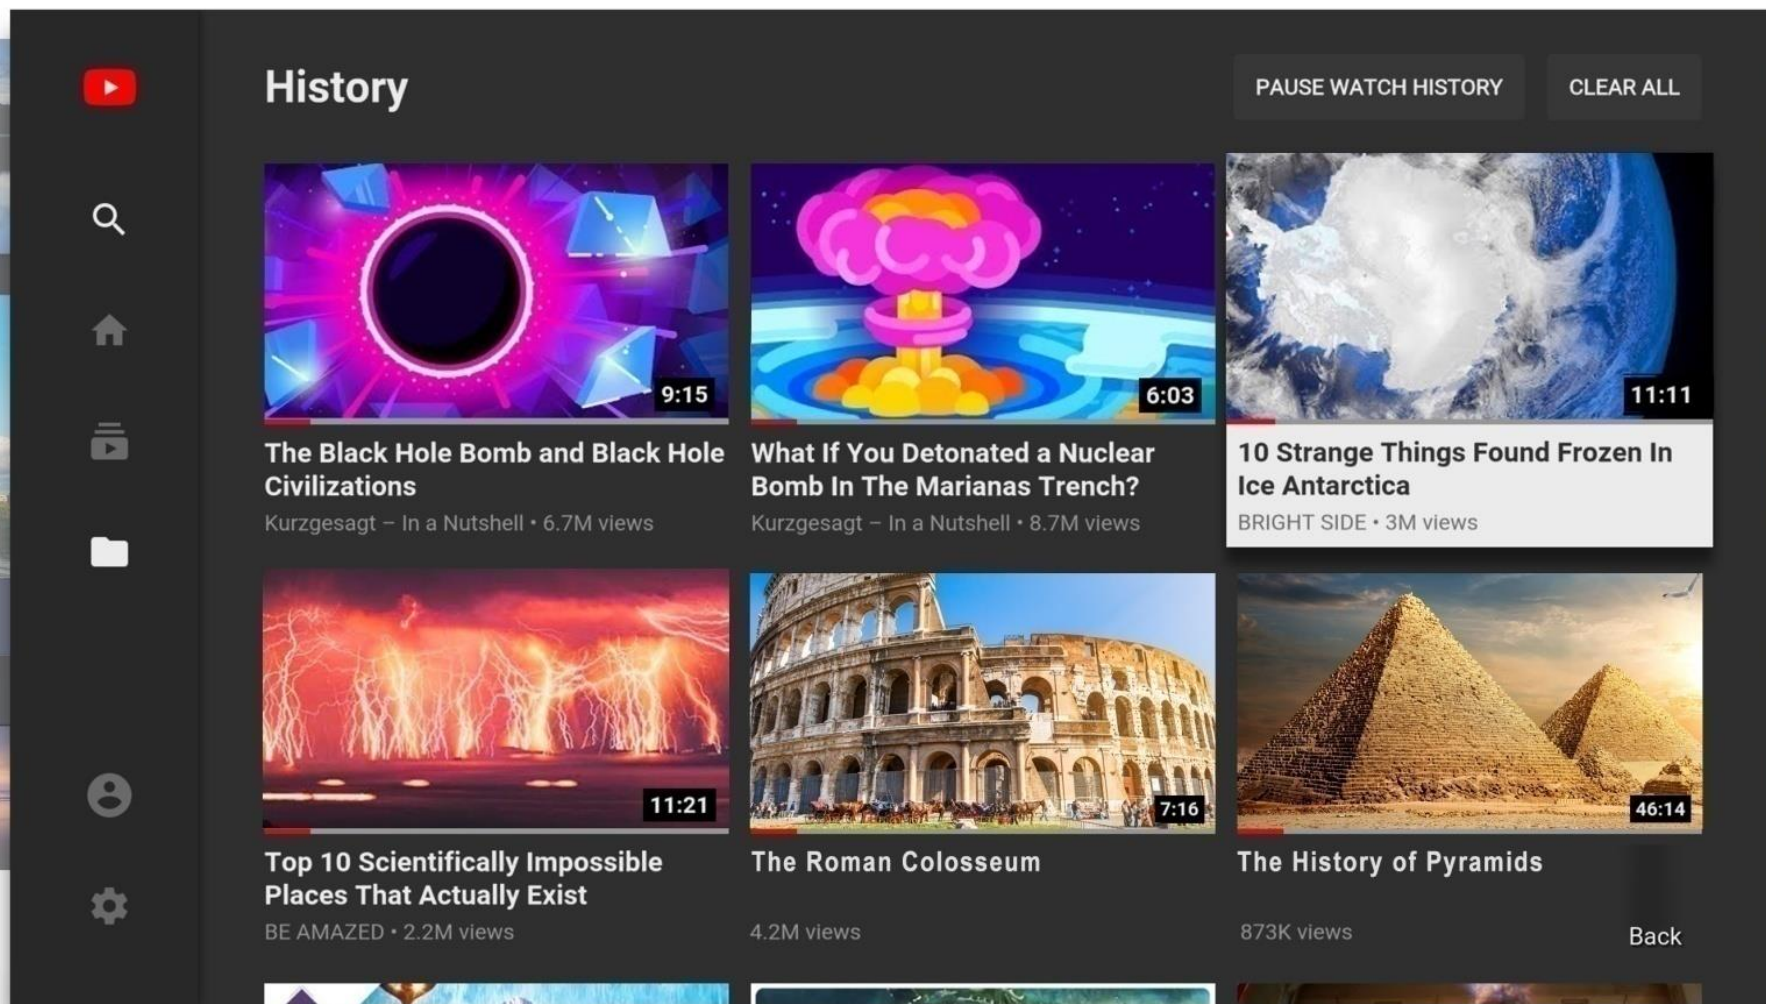

Chromecast built-in

Start a new smart life

Chromecast lets you cast your favorite videos, games, and apps from your mobile device, in full quality, to your TV. Just one tap of the Cast button on your Android or iOS screen is all you need to supersize the things you love. Cast your content then continue browsing on your phone or tablet.

With YouTube, you can see what the world is watching— from the hottest music videos to what’s trending in gaming, entertainment, news and more. Subscribe to channels you love, share with friends, and view on any device.