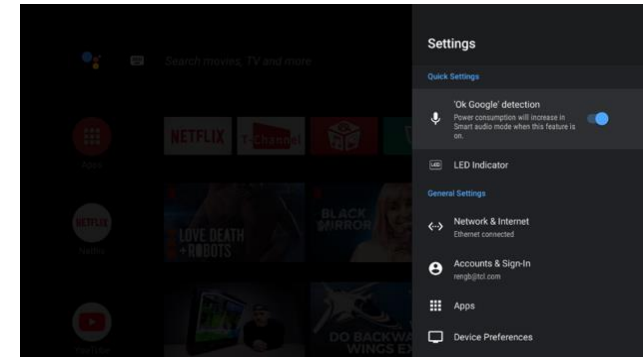

How to Turn on Hands-Free Voice Control

1

Turn on the switch on the back of the TV.

2

Enter the home page.
Open Google setting.

3

Turn on "Ok Google"
"detection."

4

Log in to your Google
account.

5

Select the language.

“Ok Google”
OR
“Hey Google”

It is the hot word for every language it supports to trigger Hand Free Voice Control.

- There are 4 professional reception microphones to receive voice command.
- For better recognition effect, it is suggested to command within 3 meters. And the best recognition angle is 90 degree on the front and 45 degree on the left or right.

Yellow color

White color

- There are 4 LED indicators indicating the working status(The LED indicators can be shut down in Setting). Meaning of Indicator:
 - ❖ Indicators on(Yellow color): The Hands-free Voice Control is Off;
 - ❖ Indicators off: The Hands-free Voice Control is On;
 - ❖ Indicators shining(White color): Voice Command Recognizing.