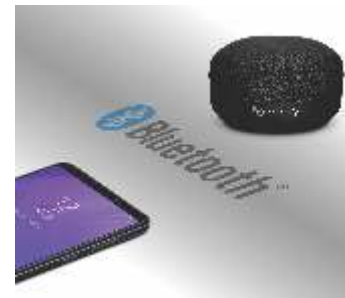

Just say it

Whether it's about getting weather updates, changing playlist or attending calls, get your speaker to do it.